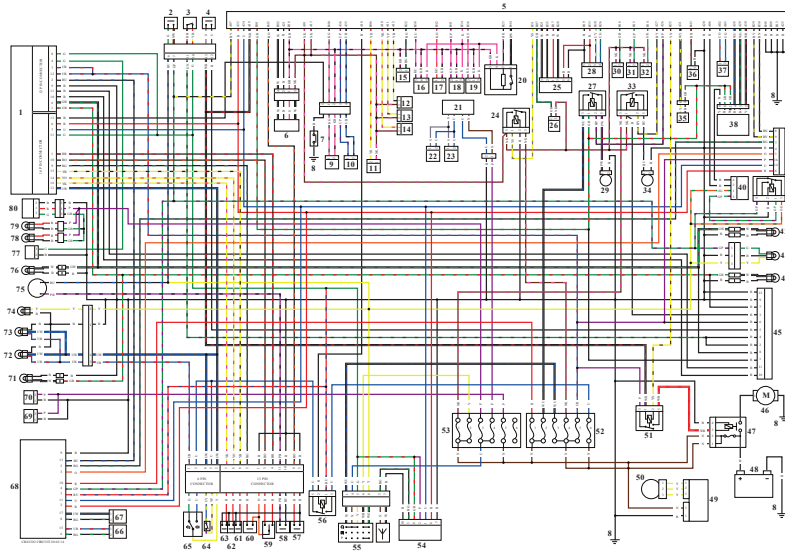

Complete Main Harness Diagram

Complete Main Harness Table

Key to Circuit Diagram

Key	Item Description
1	Instrument Assembly
2	Front Brake Switch
3	Engine Stop Switch
4	Start Switch
5	Engine Electronic Control Module
6	Oxygen Sensor
7	Oil Pressure Switch
8	Ground
9	Coolant Temperature Sensor
10	Crankshaft Position Sensor
11	Purge Valve
12	Injector 3
13	Injector 2
14	Injector 1
15	Fuel Level Sender
16	Fall Detection Switch
17	Intake Air Temperature Sensor
18	Ambient Air Pressure Sensor
19	MAP Sensor

Key	Item Description
20	Gear Position Sensor
21	Heated Grips
22	Left Hand Heated Grip
23	Right Hand Heated Grip
24	Engine Electronic Control Module Relay
25	Accelerator Position Sensor
26	Secondary Air Solenoid
27	Fuel Pump Relay
28	Throttle Position Sensor
29	Fuel Pump
30	Coil 3
31	Coil 2
32	Coil 1
33	Cooling Fan Relay
34	Cooling Fan
35	Right Hand Switch Housing, Twist Grip, Cruise Control Cancel Switch (8 Pin Connector)
36	Side stand Switch
37	Ride by Wire Motor
38	Right Hand Switch Housing (16 Pin Connector)
39	Diagnostic Connector
40	Rear Brake Switch

Key	Item Description
41	Rear Brake Switch Relay
42	Rear Right Hand Direction Indicator
43	Rear Light
44	Rear Left Hand Direction Indicator
45	Alarm
46	Starter Motor
47	Starter Solenoid
48	Battery
49	Regulator/Rectifier
50	Alternator
51	Starter Relay
52	Fuse Box (Rear)
53	Fuse Box (Front)
54	Immobiliser and TPMS Control Module
55	Ignition Switch
56	Headlight Relay
57	Clutch Switch
58	Horn Switch
59	Scroll Switch
60	Select Switch
61	Direction Indicator Switch (Right Hand)